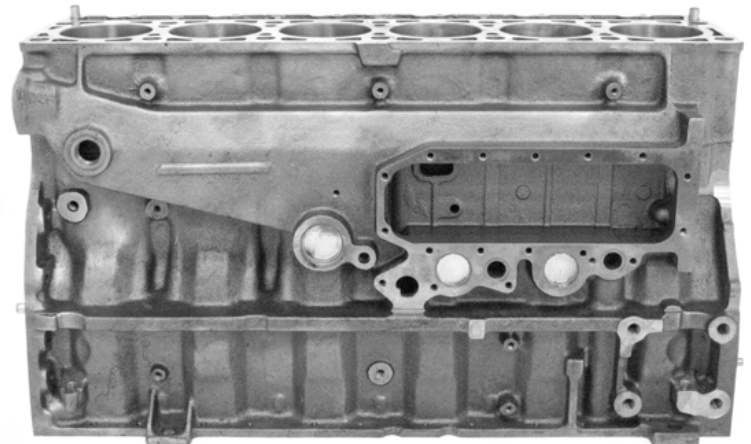

# CYLINDER BLOCKS

**CGR GHINASSI®**

ENGINE MODEL	PART NUMBER
3066	2128566
3116	1495403
3126	3058141
3304	1N3574
3306	1N3576

Available upon request  
SHORT, MEDIUM & LONG BLOCKS  
built with CGR GHINASSI components.  
Lead time 7/10 days